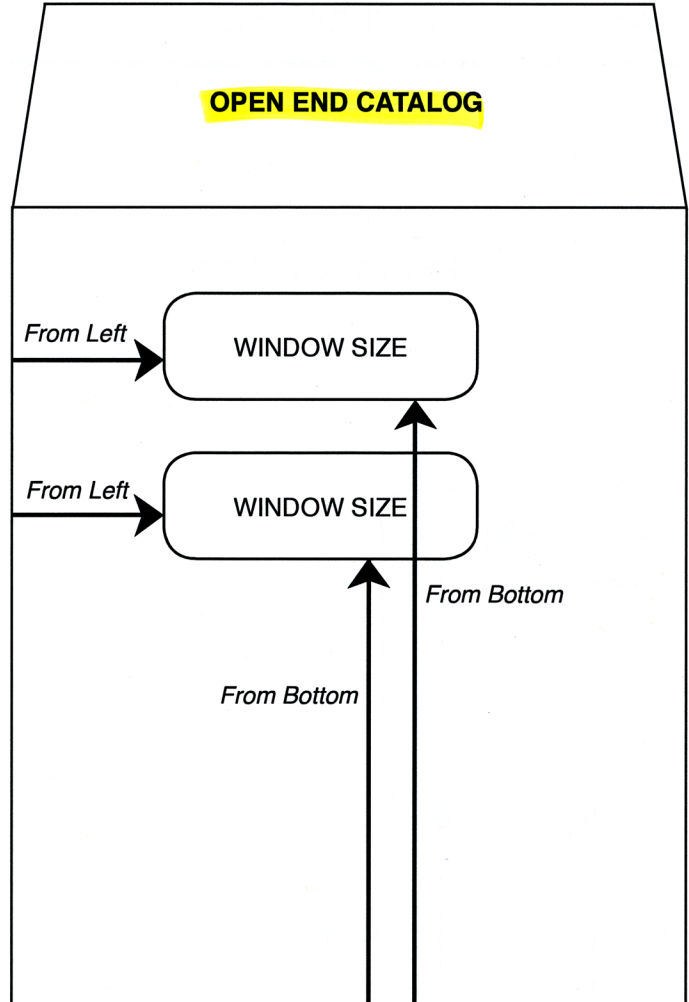

HORIZONTAL WINDOW

When measuring windows for all envelopes commercials or catalogs. **START WITH THE FLAP LOCATED AT THE TOP.**

- 1 Measure the WINDOW SIZE.
- 2 Measure distance from BOTTOM of envelope to BOTTOM of window.
- 3 Measure the distance from the LEFT EDGE of envelope to the LEFT EDGE of the window.

OPEN END CATALOG

BEFORE MEASURING MAKE SURE FLAP IS AT THE TOP OF YOUR DESK.

VERTICAL WINDOW

When measuring windows for all envelopes commercials or catalogs. **START WITH THE FLAP LOCATED AT THE TOP.**

- 1 Measure the WINDOW SIZE.
- 2 Measure distance from BOTTOM of envelope to BOTTOM of window.
- 3 Measure the distance from the LEFT EDGE of envelope to the LEFT EDGE of the window.

OPEN END CATALOG

BEFORE MEASURING MAKE SURE FLAP IS AT THE TOP OF YOUR DESK.